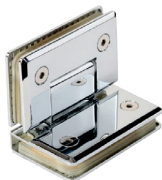

DESCRIPTION : SLIDING DOOR LOCK ROUND

Material	Finish
Body : Aluminium Cover : SS 304	PSS / SSS
Body : Aluminium Cover : SS 201	PSS / SSS

DESCRIPTION : SLIDING DOOR LOCK SQUARE

Material	Finish
Body : Aluminium Cover : SS 304	PSS/SSS
Body : Aluminium Cover : SS 201	PSS / SSS

DESCRIPTION : TOP PIVOT

Material	Finish
Body : Aluminium Cover : SS 304	PSS / SSS
Body : Aluminium Cover : SS 201	PSS / SSS

DESCRIPTION : WALL TO GLASS HINGES

Material : Zinc, Brass, SS 304, SS 316

DESCRIPTION : WALL TO GLASS HINGES ONE SIDE

Material : Zinc, Brass, SS 304, SS 316

DESCRIPTION : GLASS TO GLASS HINGES 90 DEGREE

Material : Zinc, Brass, SS 304, SS 316

DESCRIPTION : GLASS TO GLASS HINGES 180 DEGREE

Material : Zinc, Brass, SS 304, SS 316

DESCRIPTION : GLASS TO GLASS CLAMP

Material : Zinc, Brass, SS 304, SS 316

DESCRIPTION : WALL TO GLASS CLAMP

Material : Zinc, Brass, SS 304, SS 316

DESCRIPTION : DOOR KNOB

DIA	Material	Finish
19 MM	Brass, SS 304	PSS / SSS
25 MM	Brass, SS 304	PSS / SSS